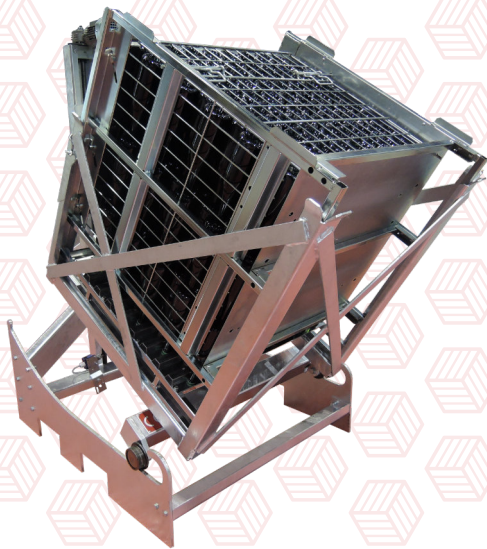

aeno concept

WINE-MAKING PROCESS DESIGNER & INTEGRATOR

GYROPALETTE® RANGE

The world reference of automated riddling

Gyro Compact® Gyropalette®

RIDDLING
CAPACITY :

up to **14 000**

Standard **75 cl** bottles
per year.

*Forks lifting height

Can be picked up by pallet truck :

On the side

From the front

Made in France

CHARACTERISTICS

➔ REDUCED SIZE

A limited space requirement, suited to all type of cellars.

➔ FUNCTIONAL

Unloading height less than 2 meters thanks to removable cage uprights.

➔ STRONG

Mechanically welded hot deep galvanised steel according to NF ISO 1461. Very good resistance to cellars humidity.

➔ MOBILE

Forklift pockets enabling the Gyro Compact® to be transported from the side of the front on manual pallet truck.

➔ MULTIPURPOSE

To be used with the 255 riddling box, handling by forks, containing traditional champagne bottles, cremant bottles, magnum or special bottles...