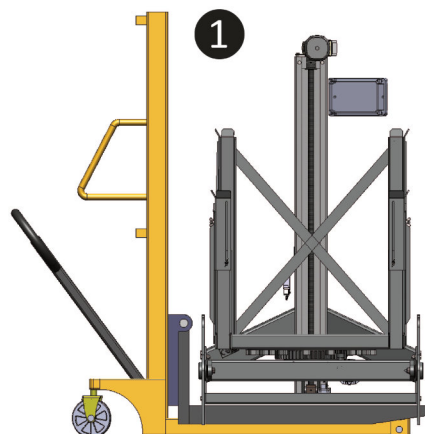

*Forks lifting height

Can be picked up by pallet truck :

On the side

From the front

Made in France

CHARACTERISTICS

➔ REDUCED SIZE

A limited space requirement, suited to all type of cellars.

➔ FUNCTIONAL

Unloading height less than 2 meters thanks to removable cage uprights.

➔ STRONG

Mechanically welded hot deep galvanised steel according to NF ISO 1461. Very good resistance to cellars humidity.

➔ MOBILE

Forklift pockets enabling the Gyro Compact® to be transported from the side of the front on manual pallet truck.

➔ MULTIPURPOSE

To be used with the 255 riddling box, handling by forks, containing traditional champagne bottles, cremant bottles, magnum or special bottles...