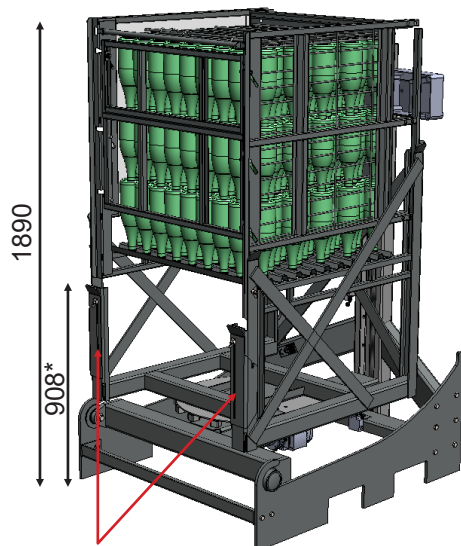

STRONG POINTS

255 modular box with
possible by inserting
wedging.

Single phase 220 V
motor - 50/60 Hz -
Consumption : 0,2 kW

Device weight* : 275 kg
PLC weight* : 15 kg

*Theoretical weights

Uprights lowered

*Forks lifting height

Can be picked up by pallet truck :

On the side

From the front

Made in France

CHARACTERISTICS

➔ REDUCED SIZE

A limited space requirement, suited to all type of cellars.

➔ FUNCTIONAL

Unloading height less than 2 meters thanks to removable cage uprights.

➔ STRONG

Mechanically welded hot deep galvanised steel according to NF ISO 1461. Very good resistance to cellars humidity.