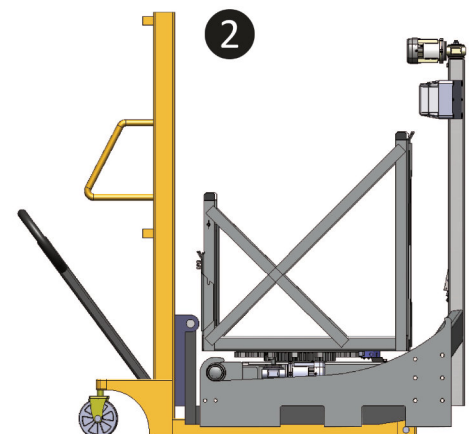

STRONG POINTS

255 modular box with
possible by inserting
wedging.

Single phase 220 V
motor - 50/60 Hz -
Consumption : 0,2 kW

Device weight* : 275 kg
PLC weight* : 15 kg

*Theoretical weights

Uprights lowered

*Forks lifting height

Can be picked up by pallet truck :

On the side

From the front

Made in France

CHARACTERISTICS

➔ REDUCED SIZE

A limited space requirement, suited to all type of cellars.

➔ FUNCTIONAL

Unloading height less than 2 meters thanks to removable cage uprights.

➔ STRONG

Mechanically welded hot deep galvanised steel according to NF ISO 1461. Very good resistance to cellars humidity.

➔ MOBILE

Forklift pockets enabling the Gyro Compact® to be transported from the side of the front on manual pallet truck.

➔ MULTIPURPOSE

To be used with the 255 riddling box, handling by forks, containing traditional champagne bottles, cremant bottles, magnum or special bottles...