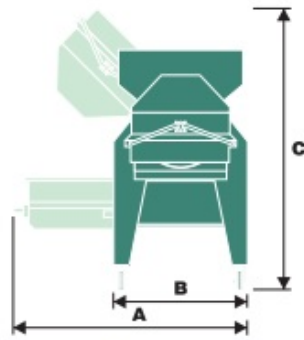

DESTEMMER CRUSHER NDC

Della Toffola's NDC crusher destemmers guarantee a perfect, delicate separation of the grapes from the stems, retaining the quality of the crushed grapes in every situation. Conceived and designed to be extremely user-friendly, the standard fittings include solutions that make cleaning procedures quick and effective.

The NDC crusher destemmers are available in several versions: from the NDC 8 (80 q/h) to the NDC 105 (1000-1200 q/h).

Various models are also fitted with an electronic speed control to adapt constantly to different needs and types of product.

Modello Model Modell Modèle Modelo	Produzione t/h Output t/h Produktion t/h Production t/h Producción t/h	Potenza elettrica installata kW Installed Power kW Installierte elektrische Leistung Puissance électrique installée Potencia eléctrica instalada kW	A mm	B mm	C mm	D mm	E mm	F mm	H mm
NDC 8	6 - 10	1,5	1550	850	1700	1500	370	2200	740
NDC 18	13 - 18	3	1650	950	2000	1620	495	2500	890

Modello Model Modell Modèle Modelo	Produzione t/h Output t/h Produktion t/h Production t/h Producción t/h	Potenza elettrica installata kW Installed Power kW Installierte elektrische Leistung Puissance électrique installée Potencia eléctrica instalada kW	A mm	B mm	C mm	D mm	E mm	F mm	G mm	H mm
NDC 30	22 - 30	6	1700	1100	2170	1740	495	3140	3810	870
NDC 50	45 - 55	12	2000	1170	2550	1900	495	3180	4050	870