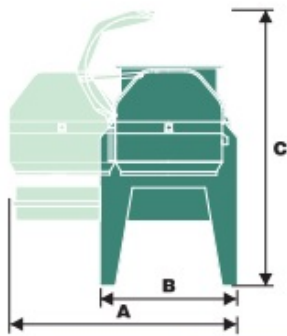

DESTEMMER CRUSHER NDC

Della Toffola's NDC crusher destemmers guarantee a perfect, delicate separation of the grapes from the stems, retaining the quality of the crushed grapes in every situation. Conceived and designed to be extremely user-friendly, the standard fittings include solutions that make cleaning procedures quick and effective.

The NDC crusher destemmers are available in several versions: from the NDC 8 (80 q/h) to the NDC 105 (1000-1200 q/h).

Various models are also fitted with an electronic speed control to adapt constantly to different needs and types of product.

Modello Model Modell Modèle Modelo	Produzione t/h Output t/h Produktion t/h Production t/h Producción t/h	Potenza elettrica installata kW Installed Power kW Installierte elektrische Leistung Puissance électrique installée Potencia eléctrica instalada kW	A mm	B mm	C mm	D mm	E mm	F mm	H mm
NDC 8	6 - 10	1,5	1550	850	1700	1500	370	2200	740
NDC 18	13 - 18	3	1650	950	2000	1620	495	2500	890