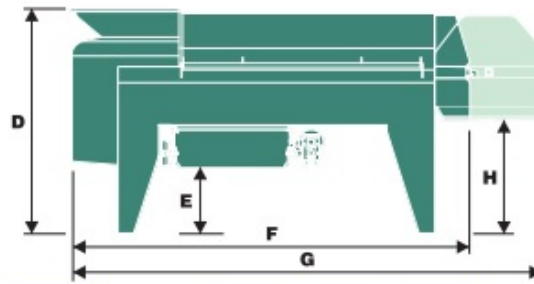

DESTEMMER CRUSHER NDC

Della Toffola's NDC crusher destemmers guarantee a perfect, delicate separation of the grapes from the stems, retaining the quality of the crushed grapes in every situation. Conceived and designed to be extremely user-friendly, the standard fittings include solutions that make cleaning procedures quick and effective.

The NDC crusher destemmers are available in several versions: from the NDC 8 (80 q/h) to the NDC 105 (1000-1200 q/h).

Various models are also fitted with an electronic speed control to adapt constantly to different needs and types of product.

Modello Model Modell Modèle Modelo	Produzione t/h Output t/h Produktion t/h Production t/h Producción t/h	Potenza elettrica installata kW Installed Power kW Installierte elektrische Leistung Puissance électrique installée Potencia eléctrica instalada kW	A mm	B mm	C mm	D mm	E mm	F mm	H mm
NDC 8	6 - 10	1,5	1550	850	1700	1500	370	2200	740
NDC 18	13 - 18	3	1650	950	2000	1620	495	2500	890

Modello Model Modell Modèle Modelo	Produzione t/h Output t/h Produktion t/h Production t/h Producción t/h	Potenza elettrica installata kW Installed Power kW Installierte elektrische Leistung Puissance électrique installée Potencia eléctrica instalada kW	A mm	B mm	C mm	D mm	E mm	F mm	G mm	H mm
NDC 30	22 - 30	6	1700	1100	2170	1740	495	3140	3810	870
NDC 50	45 - 55	12	2000	1170	2550	1900	495	3180	4050	870