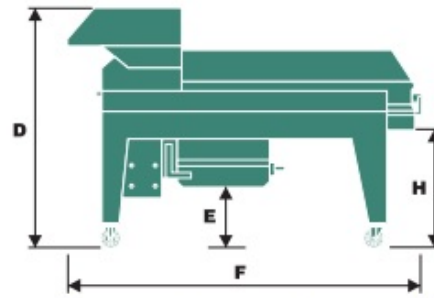

DESTEMMER CRUSHER NDC

Della Toffola's NDC crusher destemmers guarantee a perfect, delicate separation of the grapes from the stems, retaining the quality of the crushed grapes in every situation. Conceived and designed to be extremely user-friendly, the standard fittings include solutions that make cleaning procedures quick and effective.

The NDC crusher destemmers are available in several versions: from the NDC 8 (80 q/h) to the NDC 105 (1000-1200 q/h).

Various models are also fitted with an electronic speed control to adapt constantly to different needs and types of product.

Modello Model Modell Modèle Modelo	Produzione t/h Output t/h Produktion t/h Production t/h Producción t/h	Potenza elettrica installata kW Installed Power kW Installierte elektrische Leistung Puissance électrique installée Potencia eléctrica instalada kW	A mm	B mm	C mm	D mm	E mm	F mm	H mm
NDC 8	6 - 10	1,5	1550	850	1700	1500	370	2200	740
NDC 18	13 - 18	3	1650	950	2000	1620	495	2500	890

Modello Model Modell Modèle Modelo	Produzione t/h Output t/h Produktion t/h Production t/h Producción t/h	Potenza elettrica installata kW Installed Power kW Installierte elektrische Leistung Puissance électrique installée Potencia eléctrica instalada kW	A mm	B mm	C mm	D mm	E mm	F mm	G mm	H mm
NDC 30	22 - 30	6	1700	1100	2170	1740	495	3140	3810	870
NDC 50	45 - 55	12	2000	1170	2550	1900	495	3180	4050	870