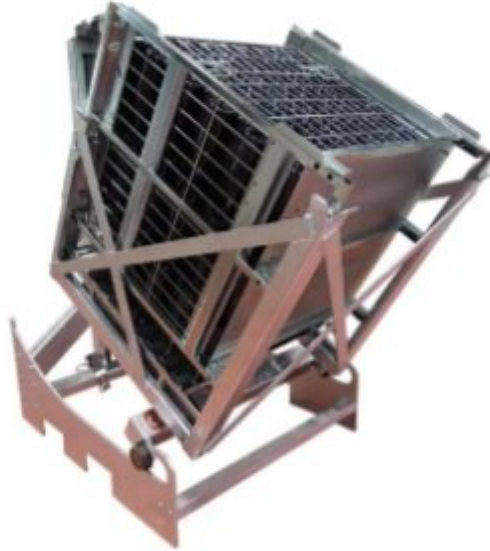

GYROPALETTE GYRO COMPACT®

GYRO COMPACT®

The dimensions of this automatic riddler has been reduced to adapt to the smallest cellars. Indeed, the Gyro Compact® can be installed in places with 2 meters high ceilings. This Gyropalette® can riddle several bottle shapes thanks to the 255 riddling box.

It is suitable for productions up to 14 000 traditional champenoise bottles per year.