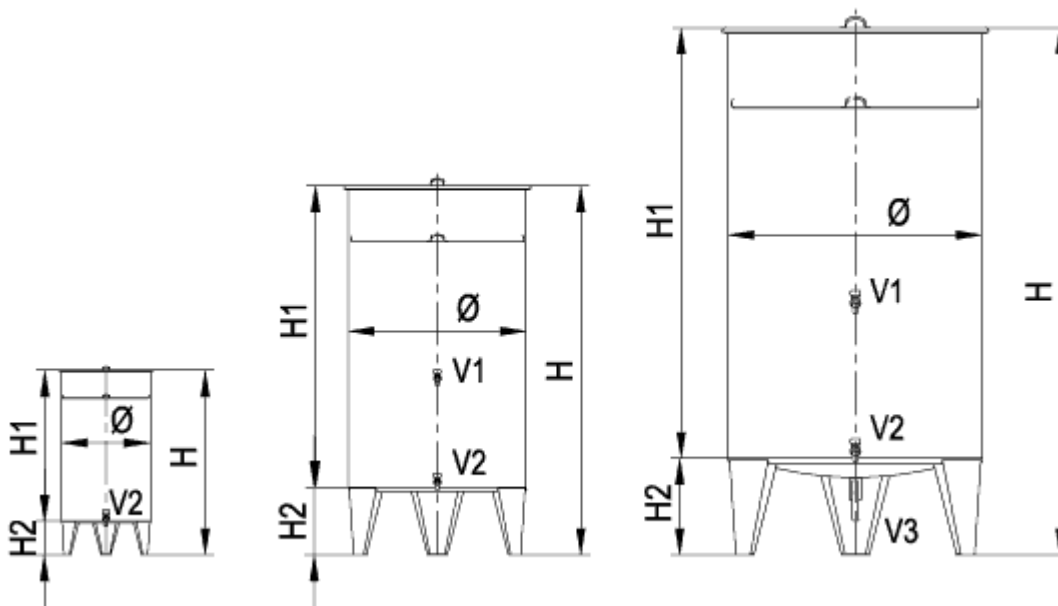

Basic equipment:

- anti-dust cover,
- floating lid,
- sampling tap,
- tap on clean discharge,
- ball valve on total discharge (starting from PP320A6),
- conical off-centered bottom (starting from PP320A6),
- material AISI304/BA (W.Nr.1.4301/IIIId),
- polished with rotated overlapping pads,
- taps and valves made of stainless steel.

MODEL	VOLUME (LIT)	Ø (MM)	H1 (MM)	H2 (MM)	H (MM)	V1	V2	V3
PP 15 A2	15	246	210	320	530	-	1/2"	-

PP 50 A4	50	360	280	485	765	-	1/2"	-
PP 100 A4	100	420	280	735	1015	3/8"	1/2"	-
PP 150 A5	150	510	280	735	1015	3/8"	1/2"	-
PP 200 A5	200	510	280	985	1265	3/8"	1/2"	-
PP 320 A6	320	637	280	985	1265	3/8"	1/2"	3/4"
PP 400 A6	400	637	280	1235	1515	3/8"	1/2"	3/4"
PP 520 A7	520	730	280	1235	1515	3/8"	1/2"	3/4"
PP 620 A8	620	797	280	1235	1515	3/8"	1/2"	3/4"
PP 900 A10	900	956	300	1235	1535	3/8"	1"	1"
PP 1100 A10	1100	956	300	1485	1785	3/8"	1"	1"
PP 1500 A11	1500	1116	300	1485	1785	3/8"	5/4"	5/4"
PP 2000 A11	2000	1116	300	1985	2285	3/8"	5/4"	5/4"